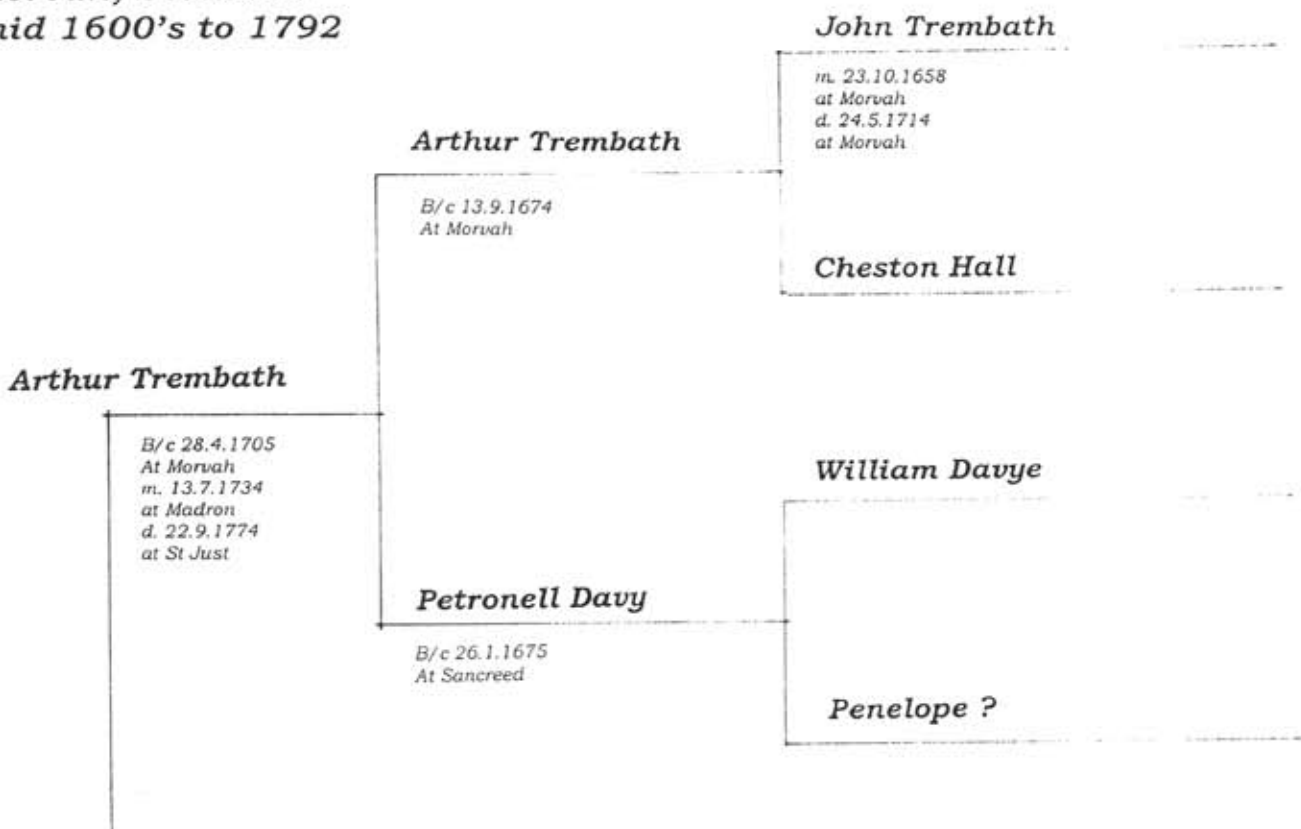

TREMBATH

(CONTINUATION FROM PAGE 17)

Morvah, Cornwall
mid 1600's to 1792

William Trembath m.

B/c 1.6.1735
At Morvah
m. 18.1.1761
at St. Just
d. 17.6.1782
at St. Just
Tinner

Elizabeth Woolcock

B/c 10.6.1738, at St Just
d. 15.7.1792 at Morvah,
parents Thomas, Prudence Edwards